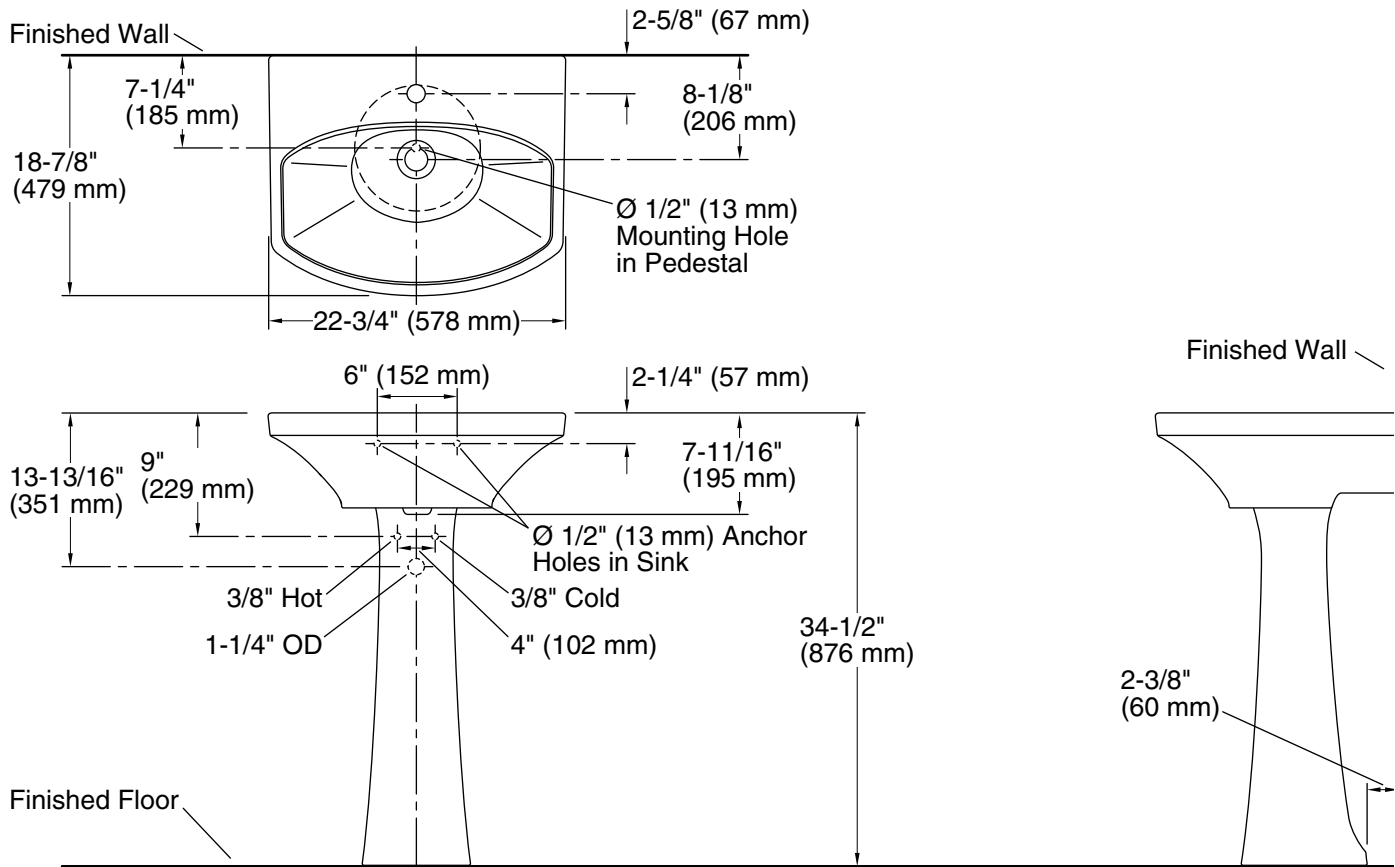

Features

- Single faucet hole.
- Overflow drain.
- Combination consists of the K-2363-1 basin and the K-2364 pedestal.
- Coordinates with other products in the Cimarron collection.

Material

- Vitreous china.

Color tiles intended for reference only.

Color	Code	Description
	0	White
	96	Biscuit
	NY	Dune
	95	Ice™ Grey
	G9	Sandbar
	7	Black Black™

Technical Information

All product dimensions are nominal.

Bowl configuration:	Single
Installation:	Pedestal
Bowl area (Only):	Length: 21" (533 mm) Width: 12-3/4" (324 mm) Water depth: 3-5/8" (92 mm)
Number of deck holes:	1
Faucet hole(s):	1-3/8" (35 mm)
Drain hole:	1-3/4" (44 mm)